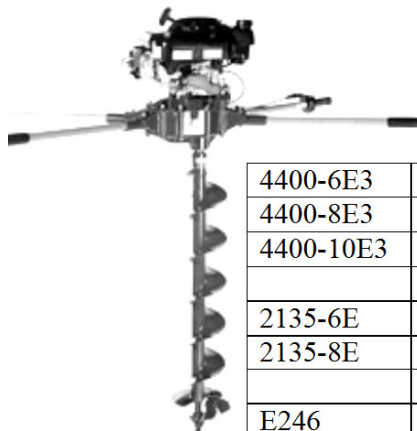

AUTO-AUGER AND ACCESSORIES

RECORD #	SIZE	PRICE/Ea.
03075	AA-1M AUTO-AUGER (3 H.P. 2 CYCLE ENGINE)--POWERHEAD ONLY	397.00
03076	EA6-1M 6" EARTH AUGER 34" W/BIT	79.20
03077	EA8-1M 8" EARTH AUGER 34" W/BIT	89.90
03078	CB6-1M 6" AUGER CUTTING BIT	16.70
03079	CB8-1M 8" AUGER CUTTING BIT	18.70
03210	GA-20 CLUTCH	45.75
03211	GA-19 BELT	8.95

GENERAL DIGGERS

M330-H	2 MAN HOLE DIGGER (5 H.P. HONDA ENGINE)	$1850.00
M240	1 MAN HOLE DIGGER (1.6 H.P SUBARU ENGINE)	$ 740.00